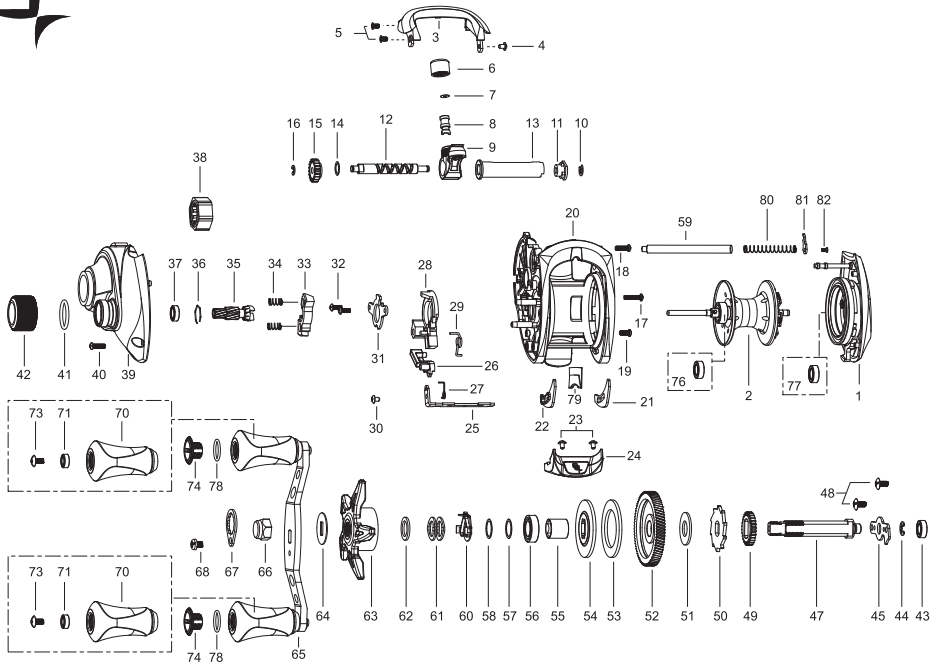

INCEPTION 6.6 LH

Key

No.	Part No.	Part Name
1	6KZ63104	PALM SIDE COVER UNIT
2	TS11-4	COMPLETE SPOOL ASSEMBLY(INCLUDES JHS BEARING)
3	5K331301	FRONT SUPPORT
4	6K797204	SCREW
5	6K314101	SCREW
6	TS5-17	LINE GUIDE CAP
7	6K148801	WASHER
8	6K256501	LEVEL WIND PIN
9	5K315504	LEVEL WIND ASSY
10	6B339801	RETAINER
11	6K456801	BUSH
12	5K095601	WORM SHAFT
13	6K456403	PIPE
14	6E096503	WASHER
15	6K469301	WORM PINION
16	6B339801	RETAINER
17	6K961807	SCREW
18	6K961802	SCREW
19	6K961808	SCREW
20	5K331101	FRAME
21	5K250301	PAD-B
22	5K250201	PAD-A
23	5K047003	TAP SCREW
24	5K320201	THUMB BAR ASSEMBLY
25	5K331201	CLUTCH LINK
26	5K312301	KICK LEVER
27	5K133301	SPRING
28	5K312401	CLUTCH CAM
29	5K138401	SPRING
30	5K047001	TAP SCREW
31	5K251502	CAM PLATE
32	6K961801	SCREW
33	5K133401	CLUTCH
34	5K382101	COIL SPRING
35	5K131002	PINION
36	6K170701	RING
37	6K304001	SS BALL BEARING
38	5K242801	DEAD STOP A/R CLUTCH
39	5K331401	GEAR SIDE COVER
40	6K961808	SCREW
41	6K904901	O-RING
42	TS3-17IN	CAST CONTROL CAP ASSEMBLY(INCLUDES WASHERS)

Key

No.	Part No.	Part Name
43	6K170601	SS BALL BEARING
44	63201402	RETAINER
45	5K134901	BEARING PLATE
47	5K320804	GEAR METAL
48	6K398603	SCREW
49	6K258101	GEAR
50	6K893602	RATCHET
51	6K174507	WASHER
52	5K131304	DRIVE GEAR
53	5K039901	WASHER
54	5K040001	WASHER
55	6K859203	BUSH
56	6K582201	SS BALL BEARING
57	6K177301	WASHER
58	6K177302	WASHER
59	5K314401	PILLAR POST
60	6K259201	LEAF SPRING ASSEMBLY
61	5K027201	SPRING WASHER
62	5K174201	DJ WASHER
63	TS12-17LH	STAR DRAG(6.6:1)
64	5K232001	WASHER
65	TS4-17 IN LH	COMPLETE HANDLE ASSEMBLY
66	TS6-17	NUT
67	TS7-17	RETAINER
68	63520407	RETAINER
70	TS9-EVA(SET OF 2)	HANDLE KNOB ASSEMBLY
71	6K626401	SS BALL BEARING
73	63511816	SCREW
74	5K337201	HANDLE KNOB CAP
76	5K126107	JHS SPOOL BEARING
77	6K474508	JHS PALM SIDE COVER BEARING
78	5K398901	O-RING
79	5K348201	HOOK KEEPER
80	5K314501	COIL SPRING
81	5K314601	PLATE
82	6K797205	SCREW

INCEPTION 8.1 LH

35	5K243802	PINION
52	5K243902	DRIVE GEAR
63	TS12-17LH	STAR DRAG(8.1:1)